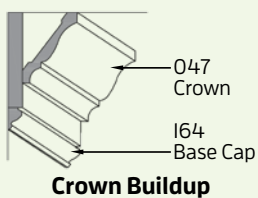

MOULDING PROFILE BUILDUP IDEAS