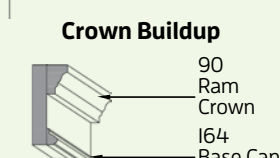

MOULDING PROFILE BUILDUP IDEAS