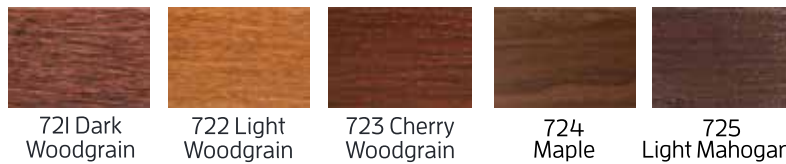

Note: Pre-drilled weatherstrip available for special order and minimum quantity order required. Each carton contains 15 pcs. Colors swatches may vary due to printing, please see actual product for making selection.

*Certain colors require minimum quantity order, please check with your local sales rep.

**Woodgrain Garage Door Weatherstrip is only available in the #236 profile, and without pre-drilled holes. 14', 16', 18' length, minimum quantity order required.

INTEPLAST GROUP

Building Products

Solutions for Everyday People.