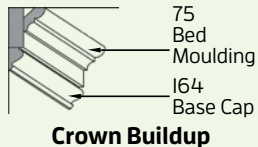

MOULDING PROFILE BUILDUP IDEAS